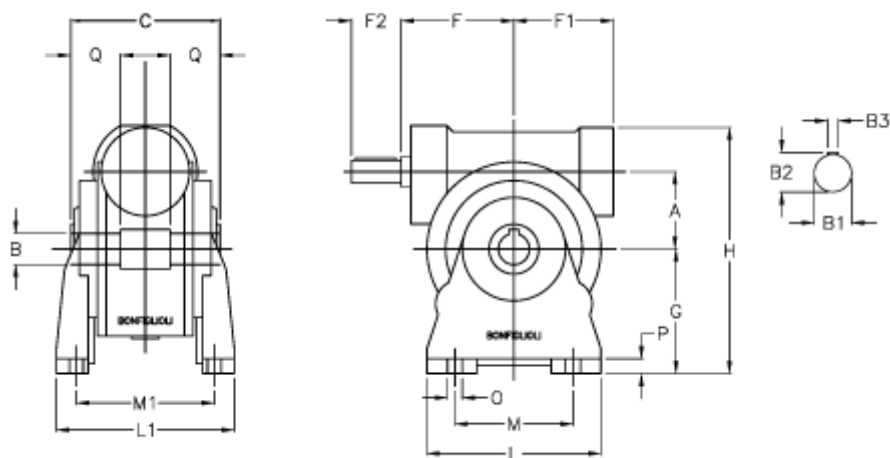

Article number: 3901049070200

Description: Worm gear with solid input shaft
VF 49A-70-HS

Measures

| | | | | | |
|-------------|------------------|----|--------|---|--------|
| a | = 49.5 | F1 | = 63 | P | = 12 |
| B | = 25 | g | = 82 | Q | = 22.5 |
| B1 E7 | = 16 | H | = 162 | | |
| B2 | = 18.0 | L | = 110 | | |
| B3 H9 | = 5 | L1 | = 124 | | |
| C | = 82 | m | = 63 | | |
| Description | = VF 49A-xx-63B5 | M1 | = 98.5 | | |
| F | = 65.0 | O | = 8.5 | | |